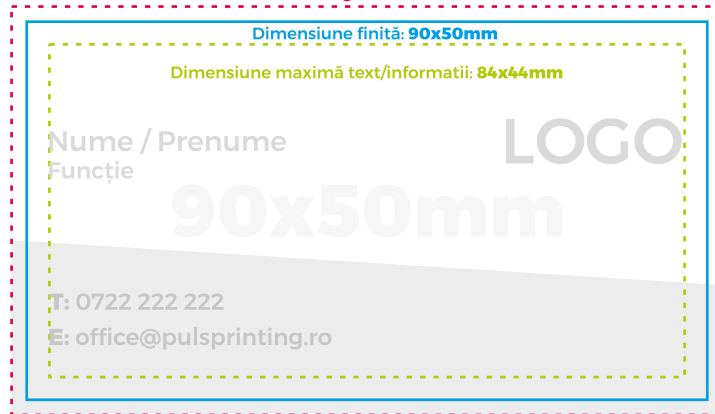

Dimensiune margini (bleed): **94x54mm**

Dimensiune margini (bleed): **89x59mm**